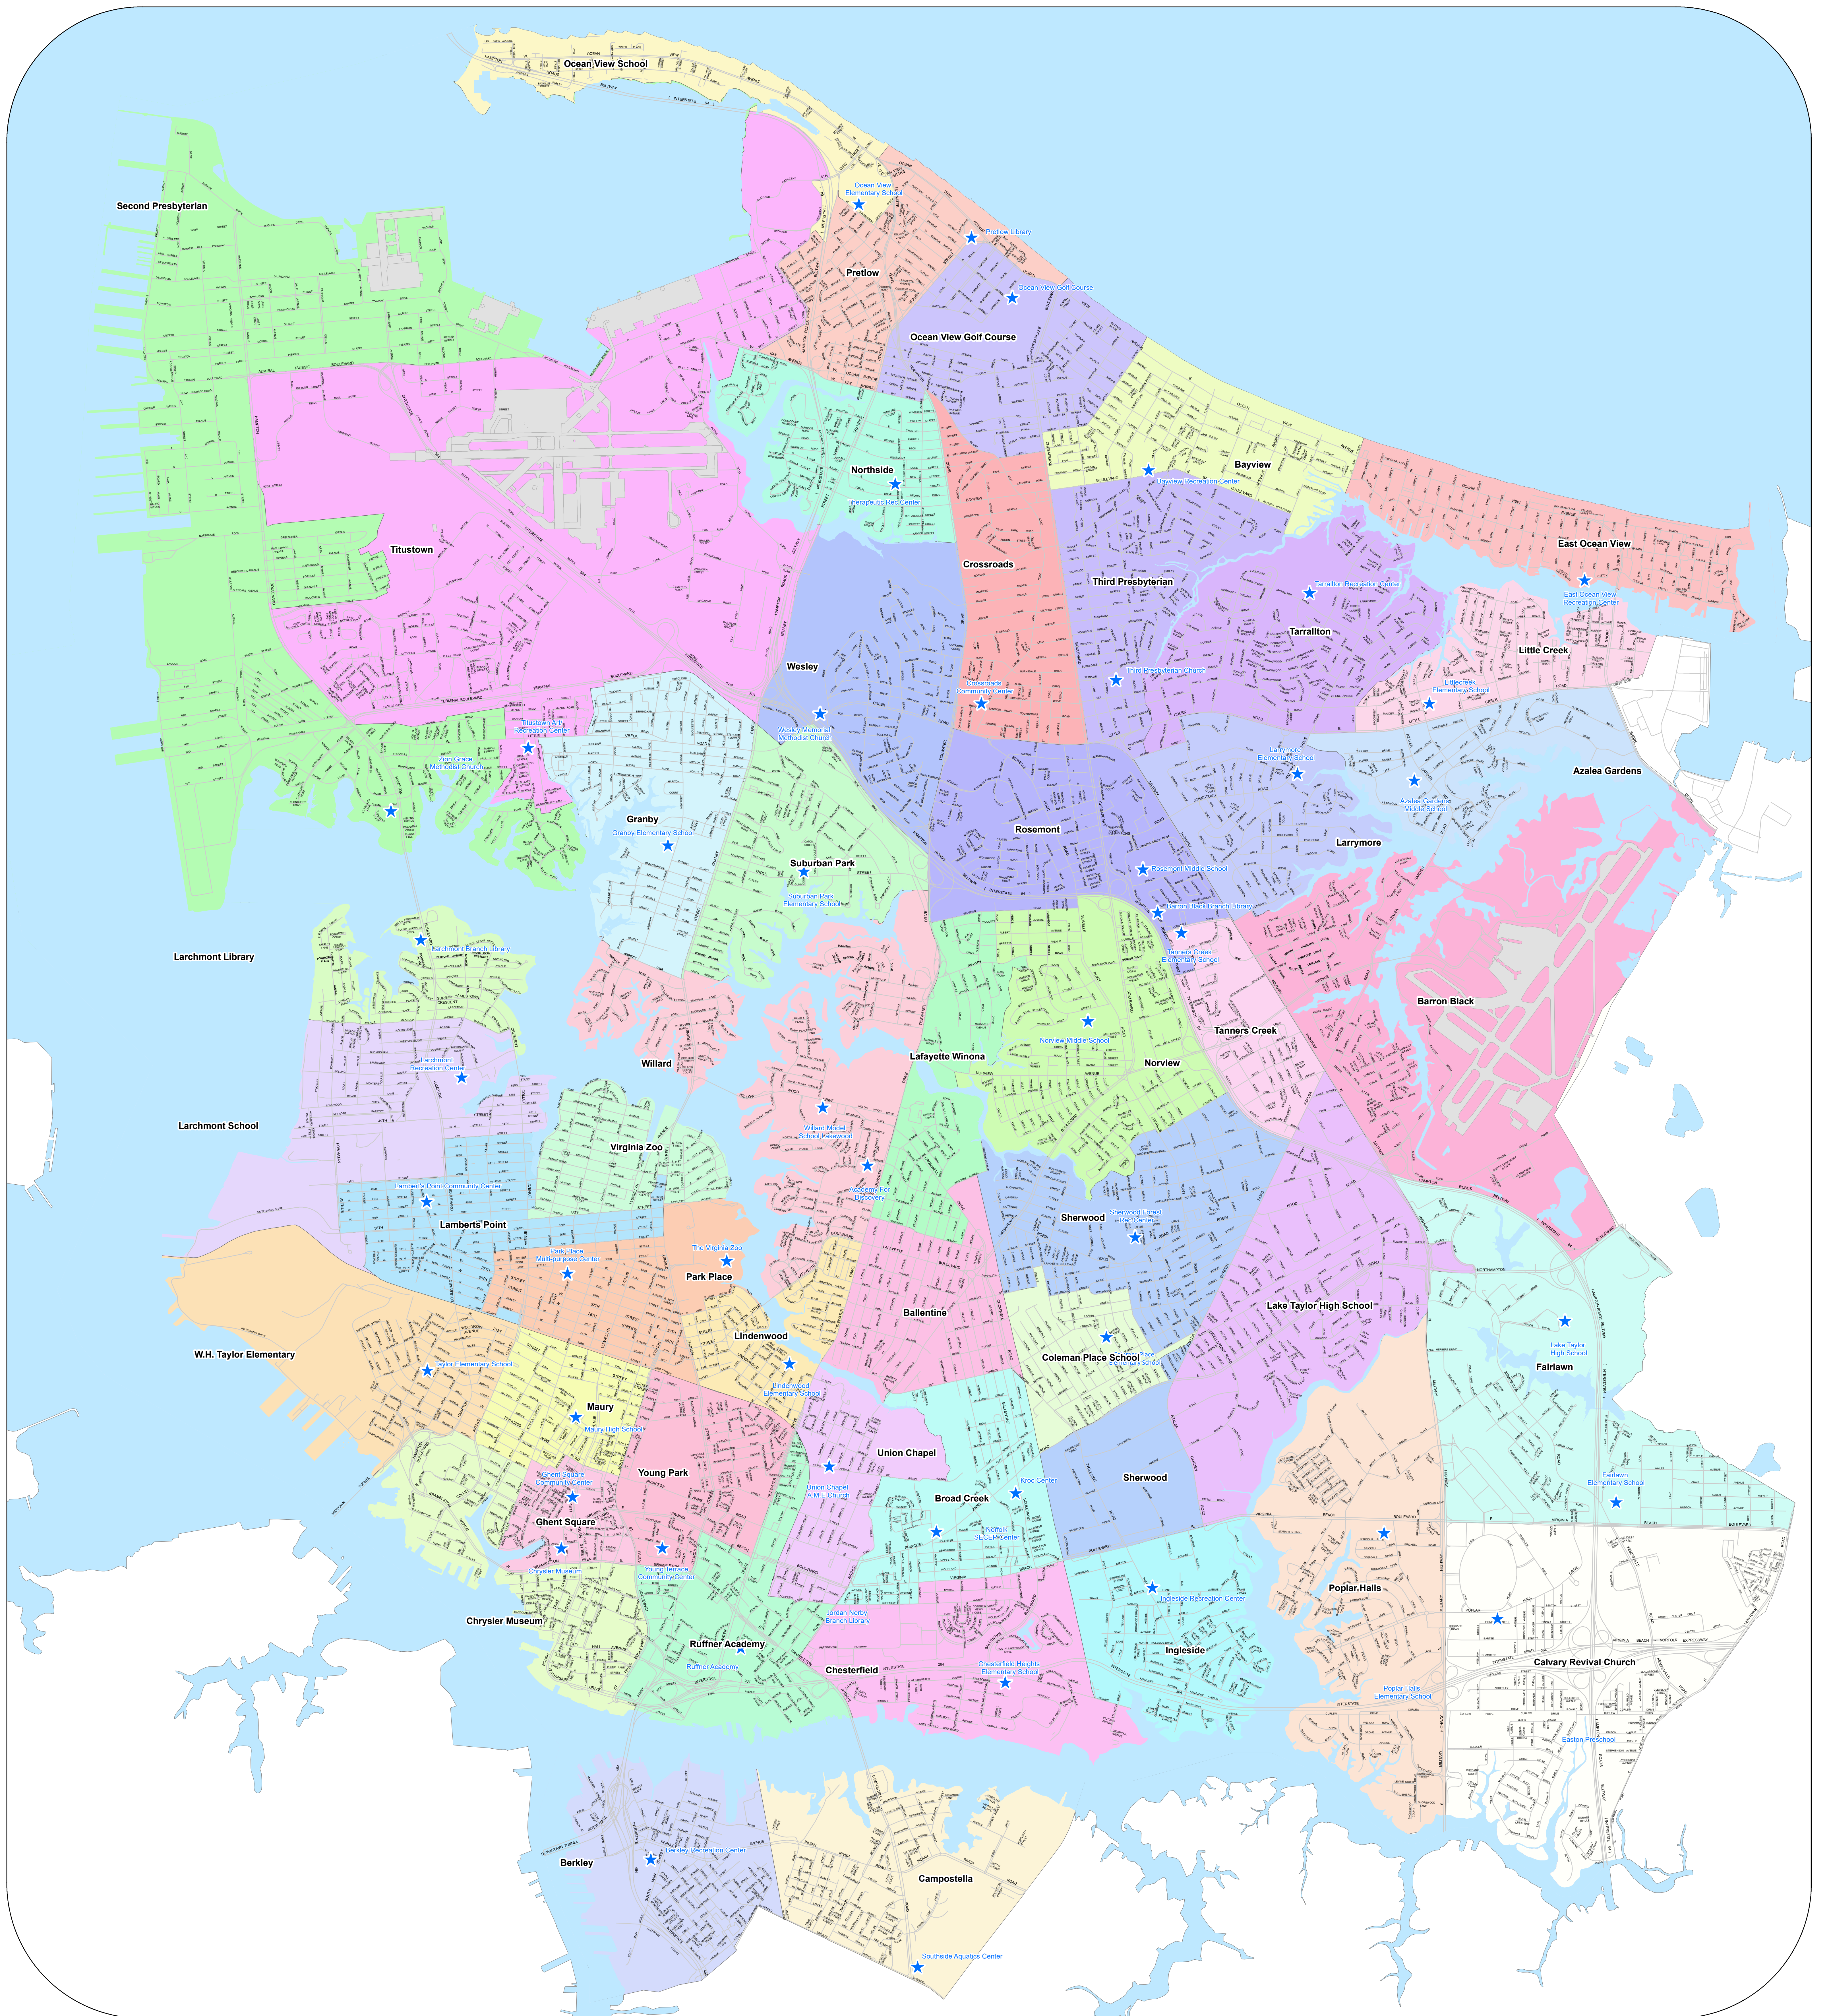

# Precincts & Polling Locations

## City of Norfolk, Virginia

Map created by the Department of Information Technology, GIS Team; and is intended for graphical purposes only. Data provided by the Virginia Department of Elections. Date: May 2022